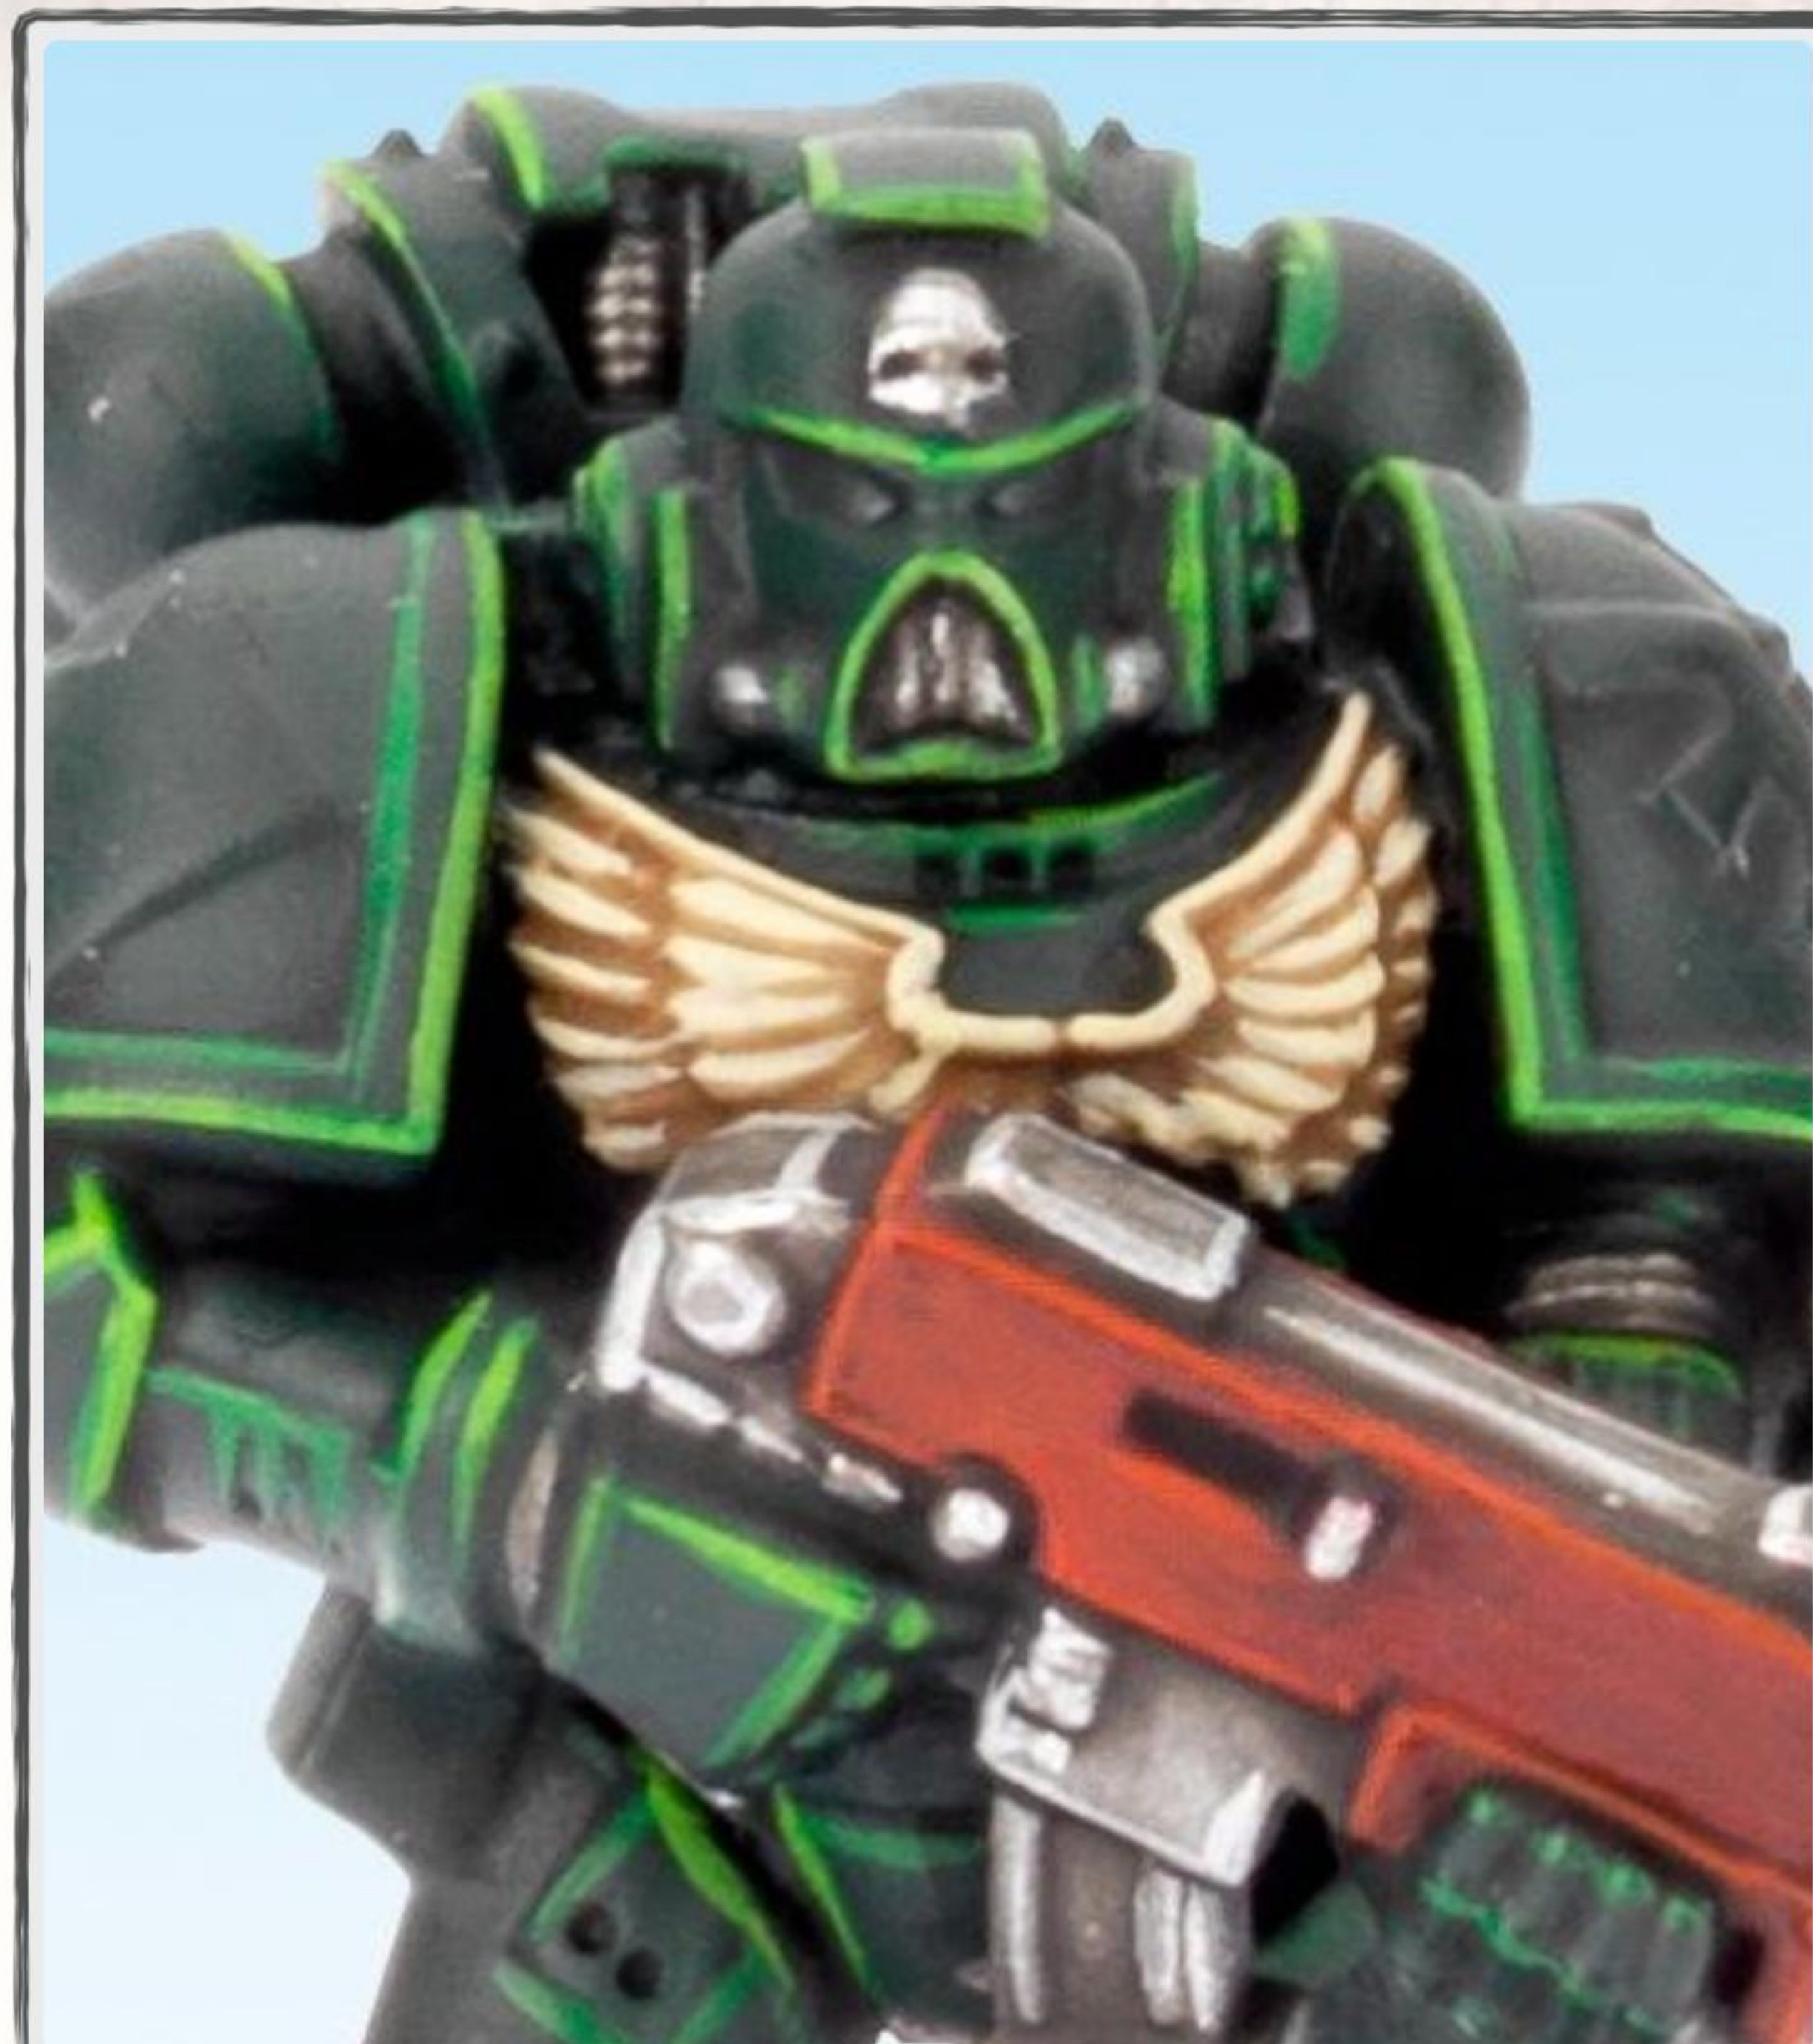

## DARK ANGELS CHEST EAGLE

**Basecoat**  
Zandri Dust  
Standard Brush

**Wash**  
Seraphim Sepia  
Wash Brush

**Layer**  
Ushabti Bone  
Detail Brush

**Layer**  
Screaming Skull  
Fine Detail Brush