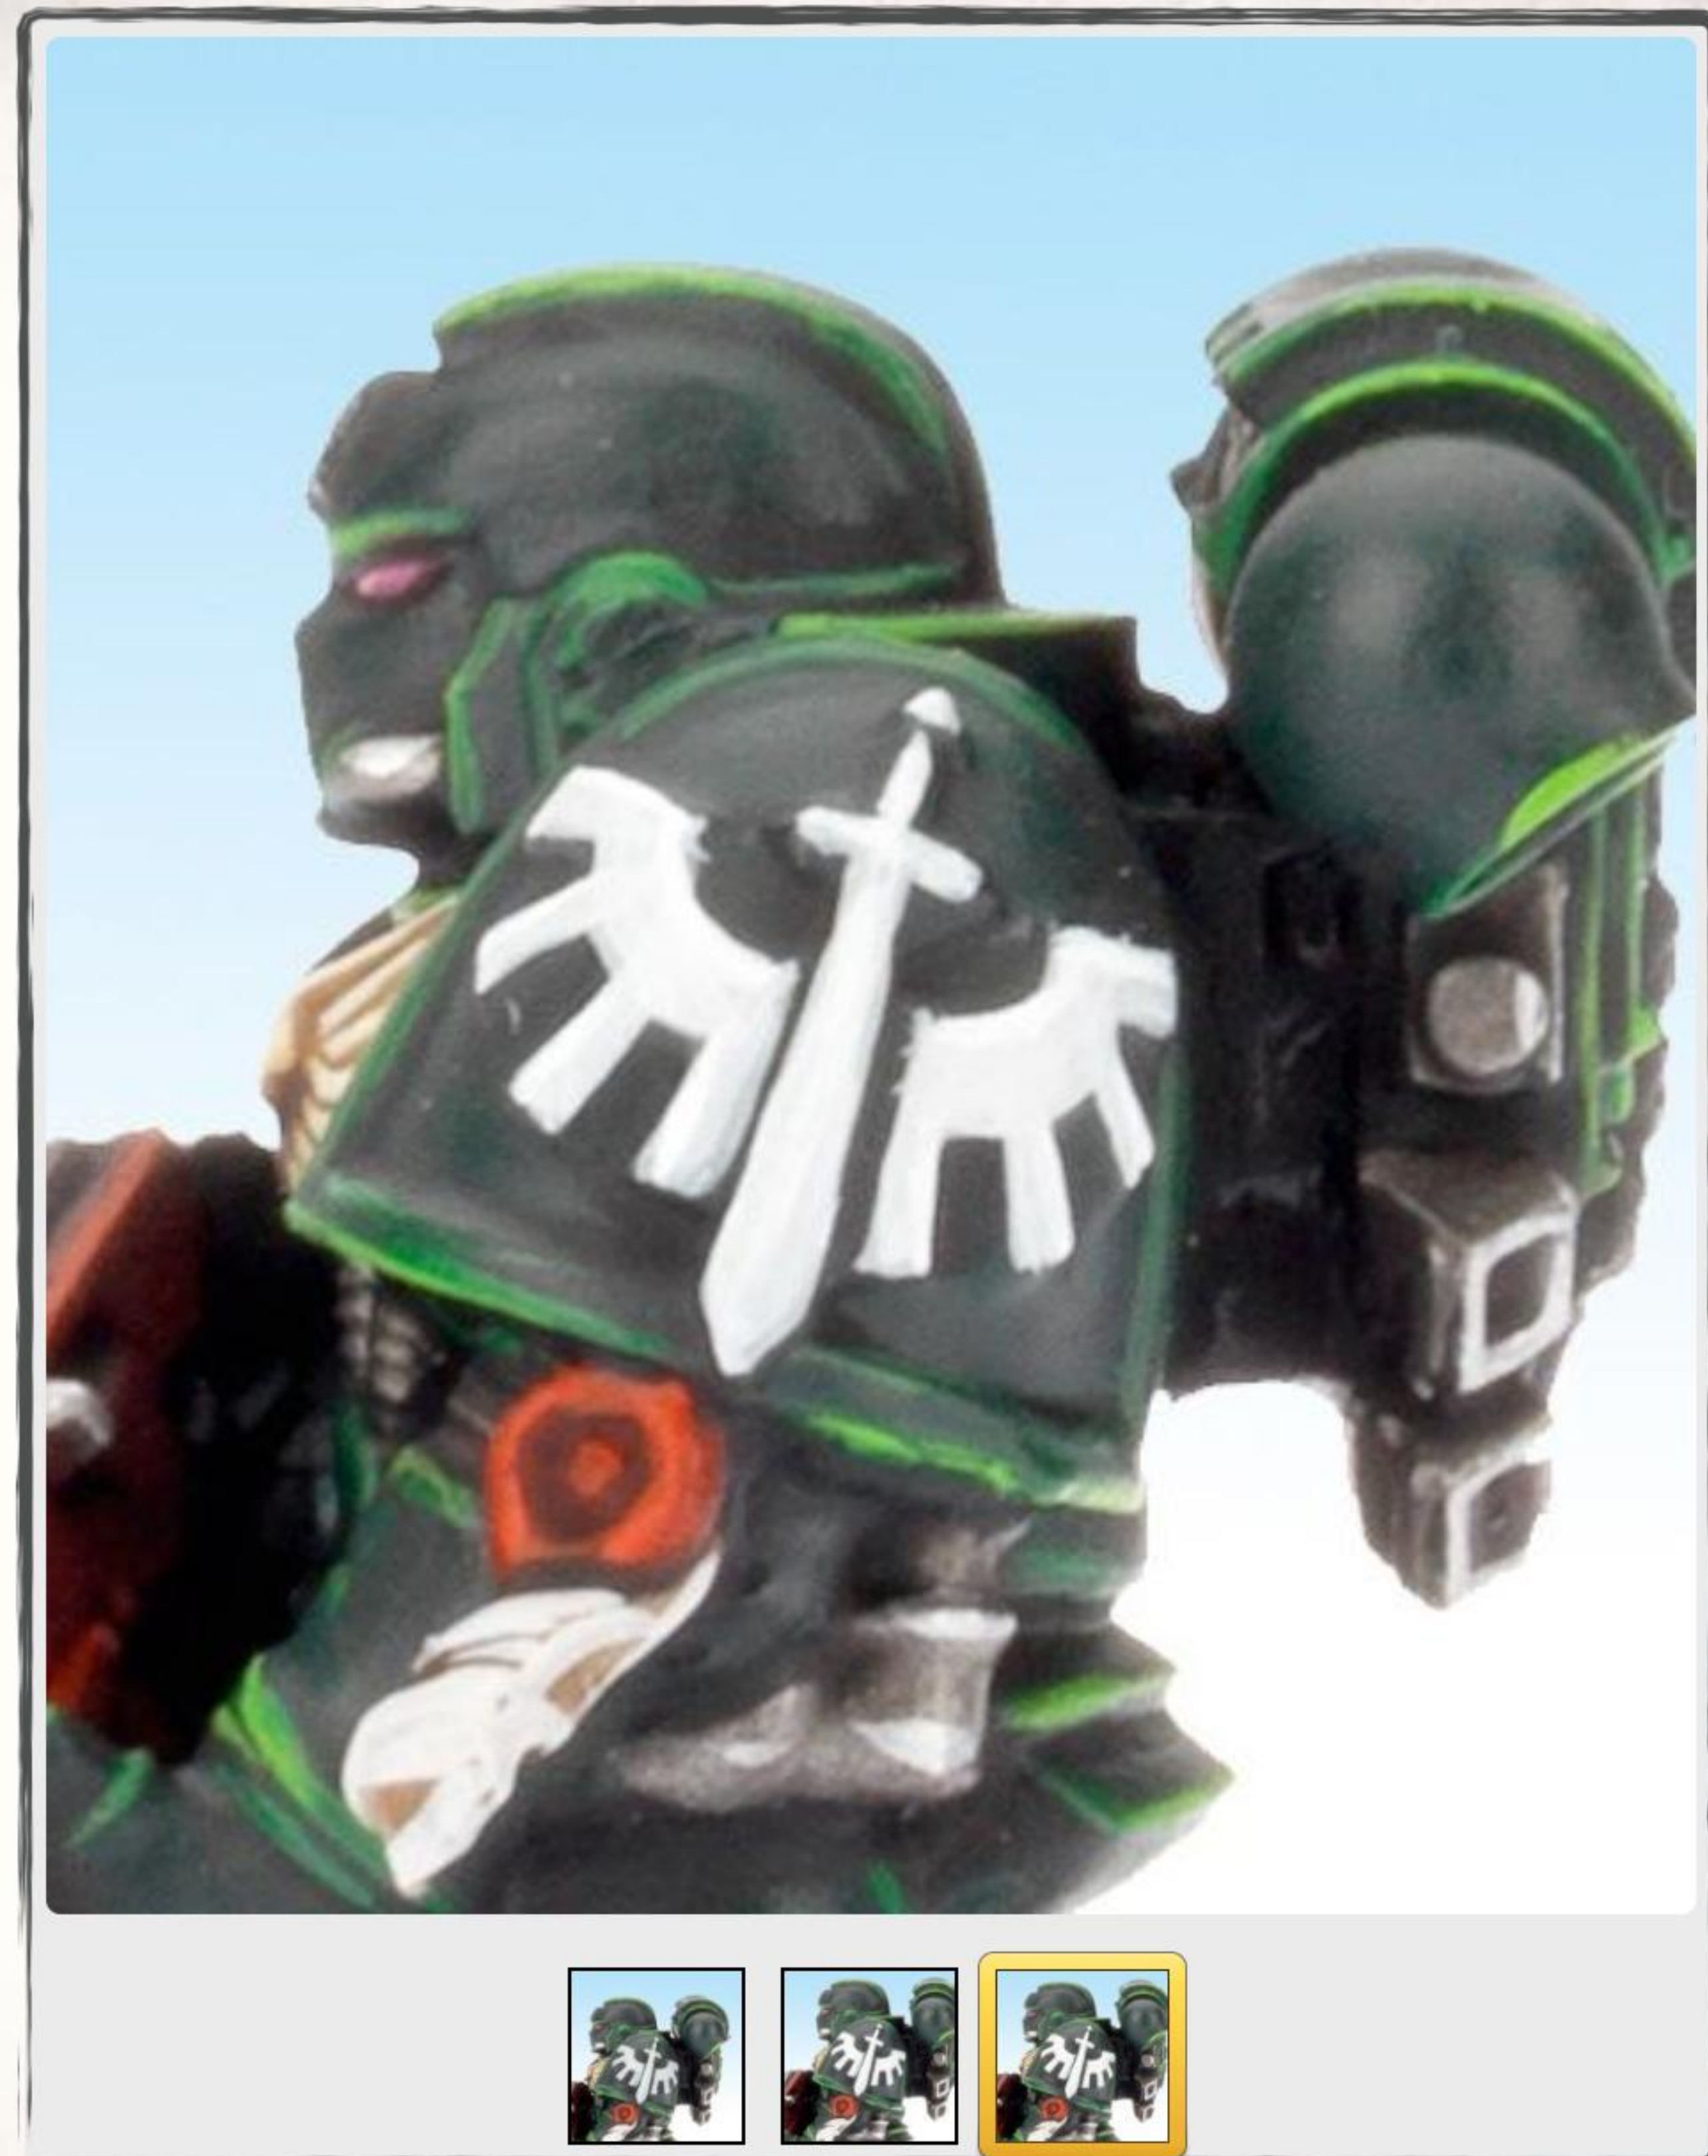

## DARK ANGELS WHITE

**Basecoat**  
Celestra Grey  
Standard Brush

**Layer**  
Ulthuan Grey  
Detail Brush

**Layer**  
White Scar  
Fine Detail Brush