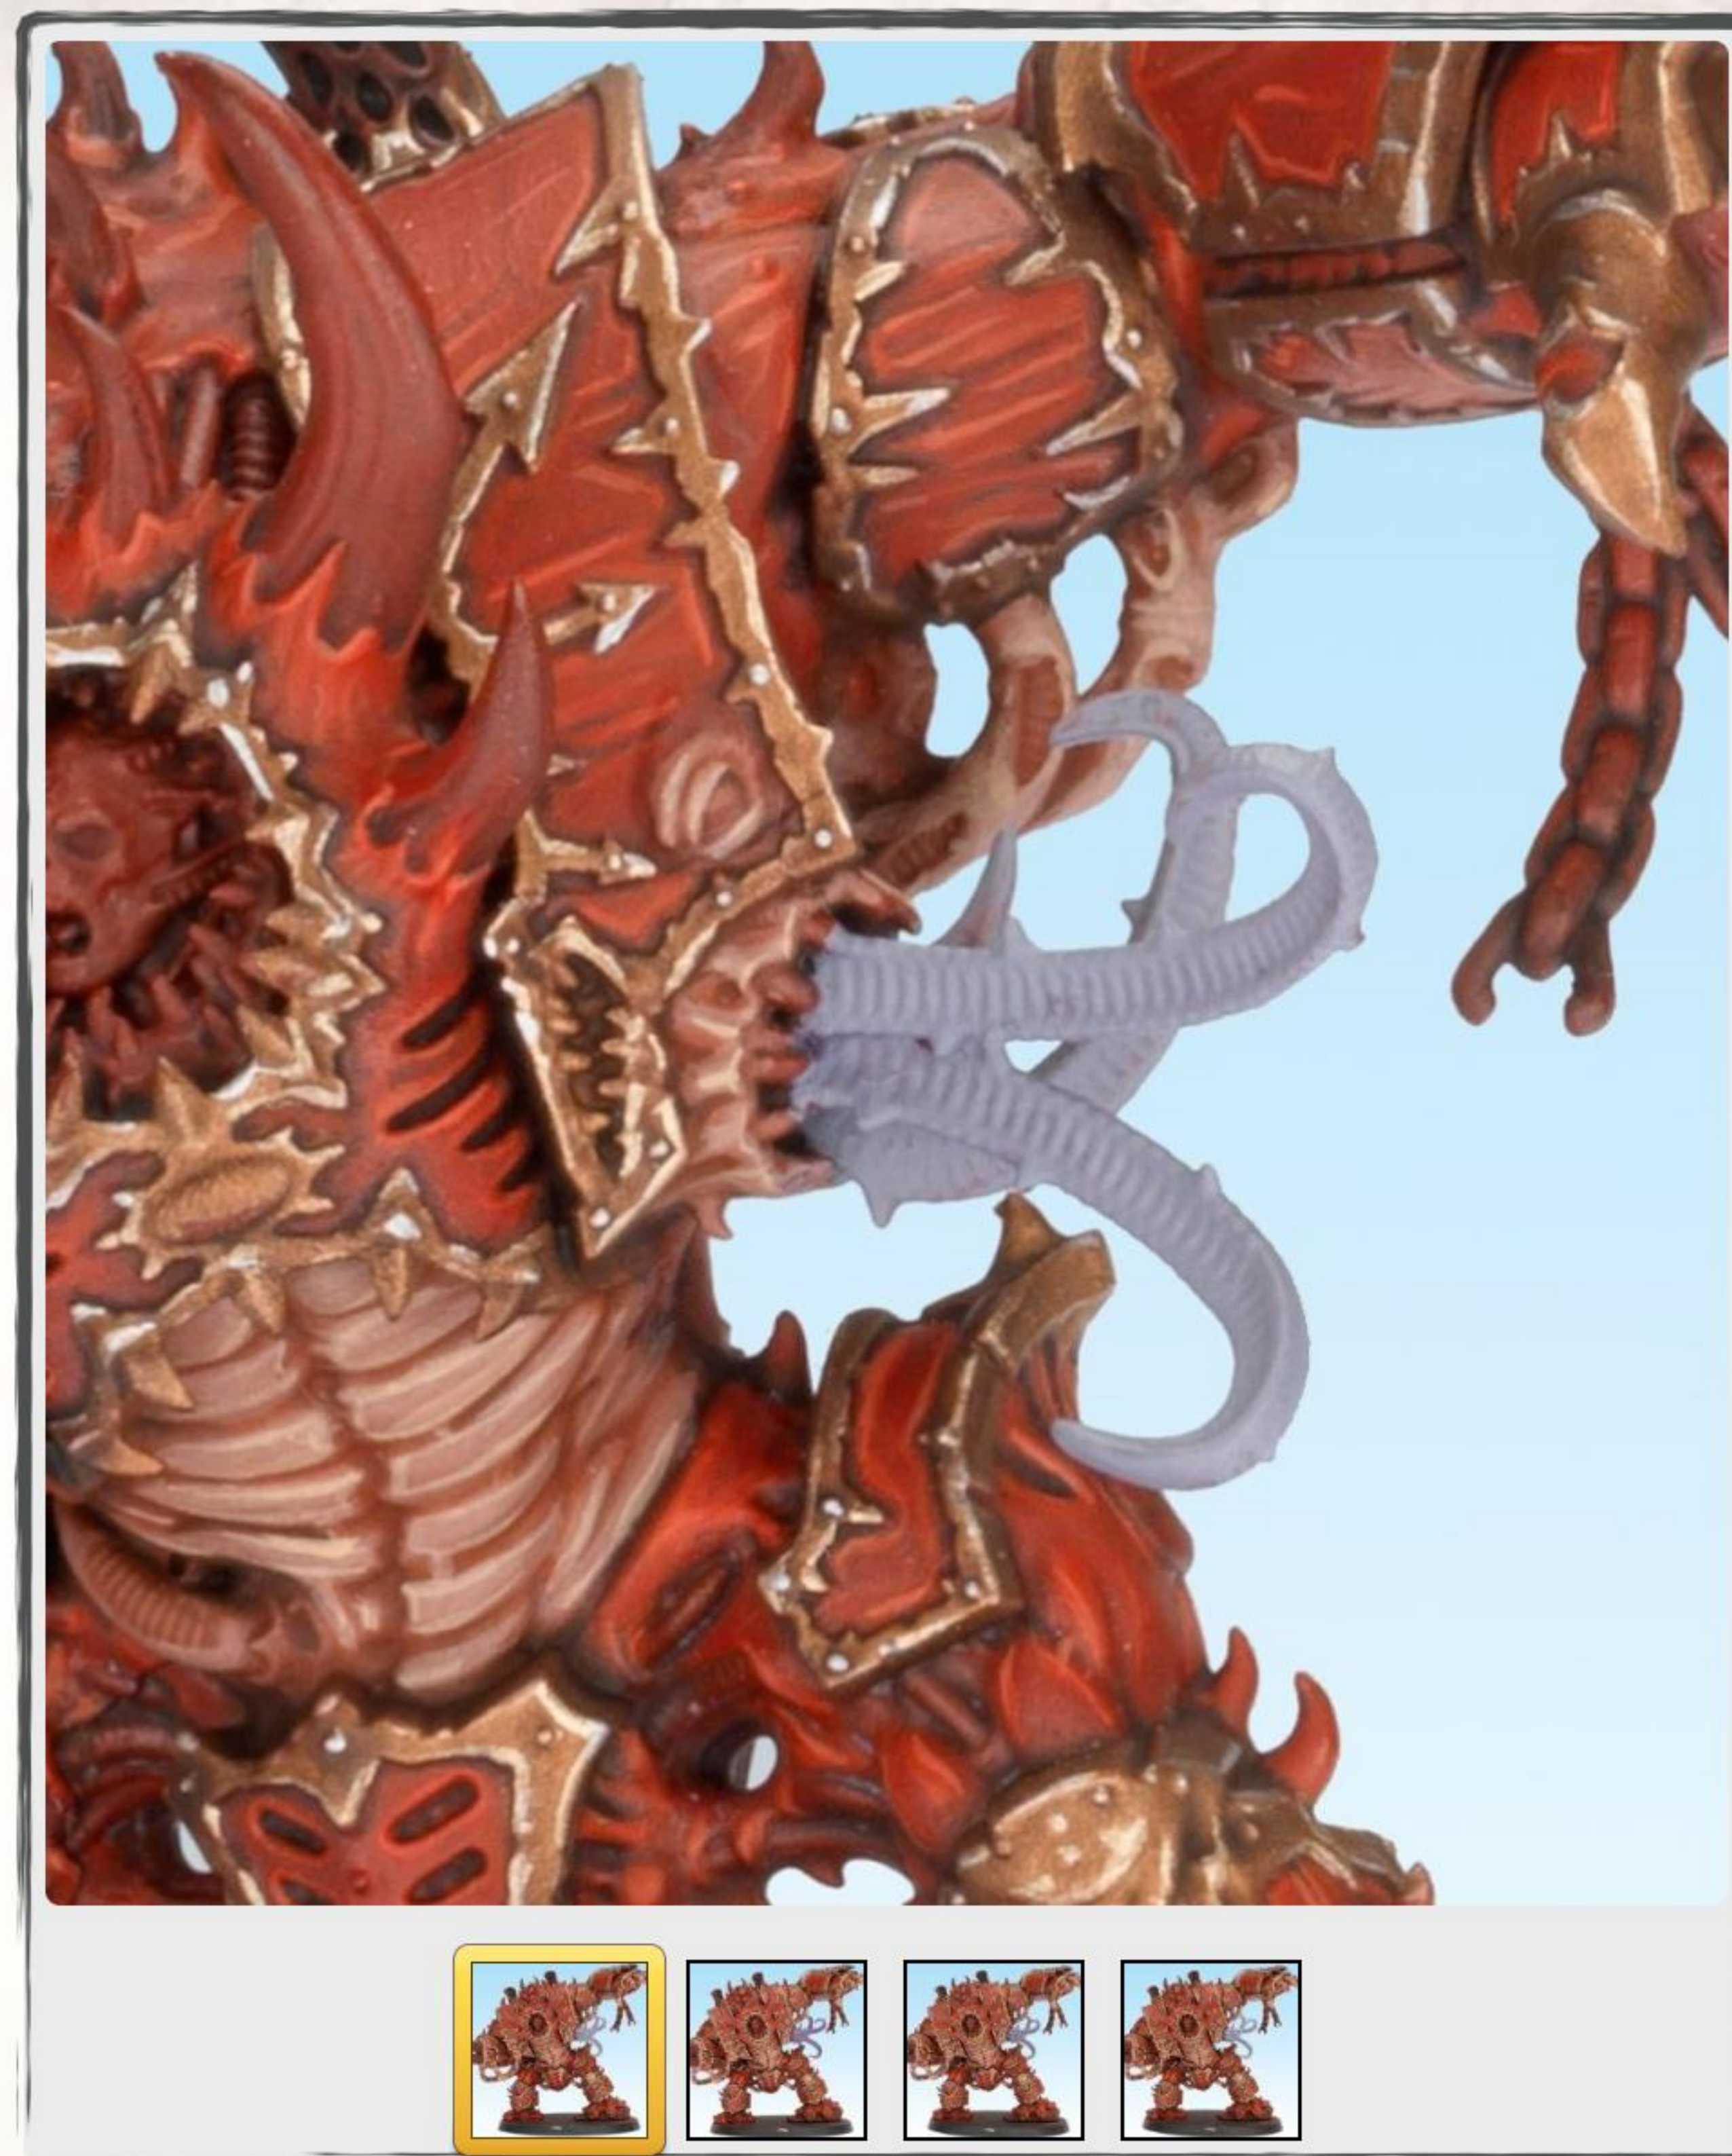

## CRIMSON SLAUGHTER TENTACLES

**Basecoat**  
 Daemonette Hide  
 Standard Brush

**Wash**  
 Druchii Violet  
 Wash Brush

**Layer**  
 Slaanesh Grey  
 Detail Brsuh

**Layer**  
 Pallid Wych Flesh  
 Fine Detail Brush