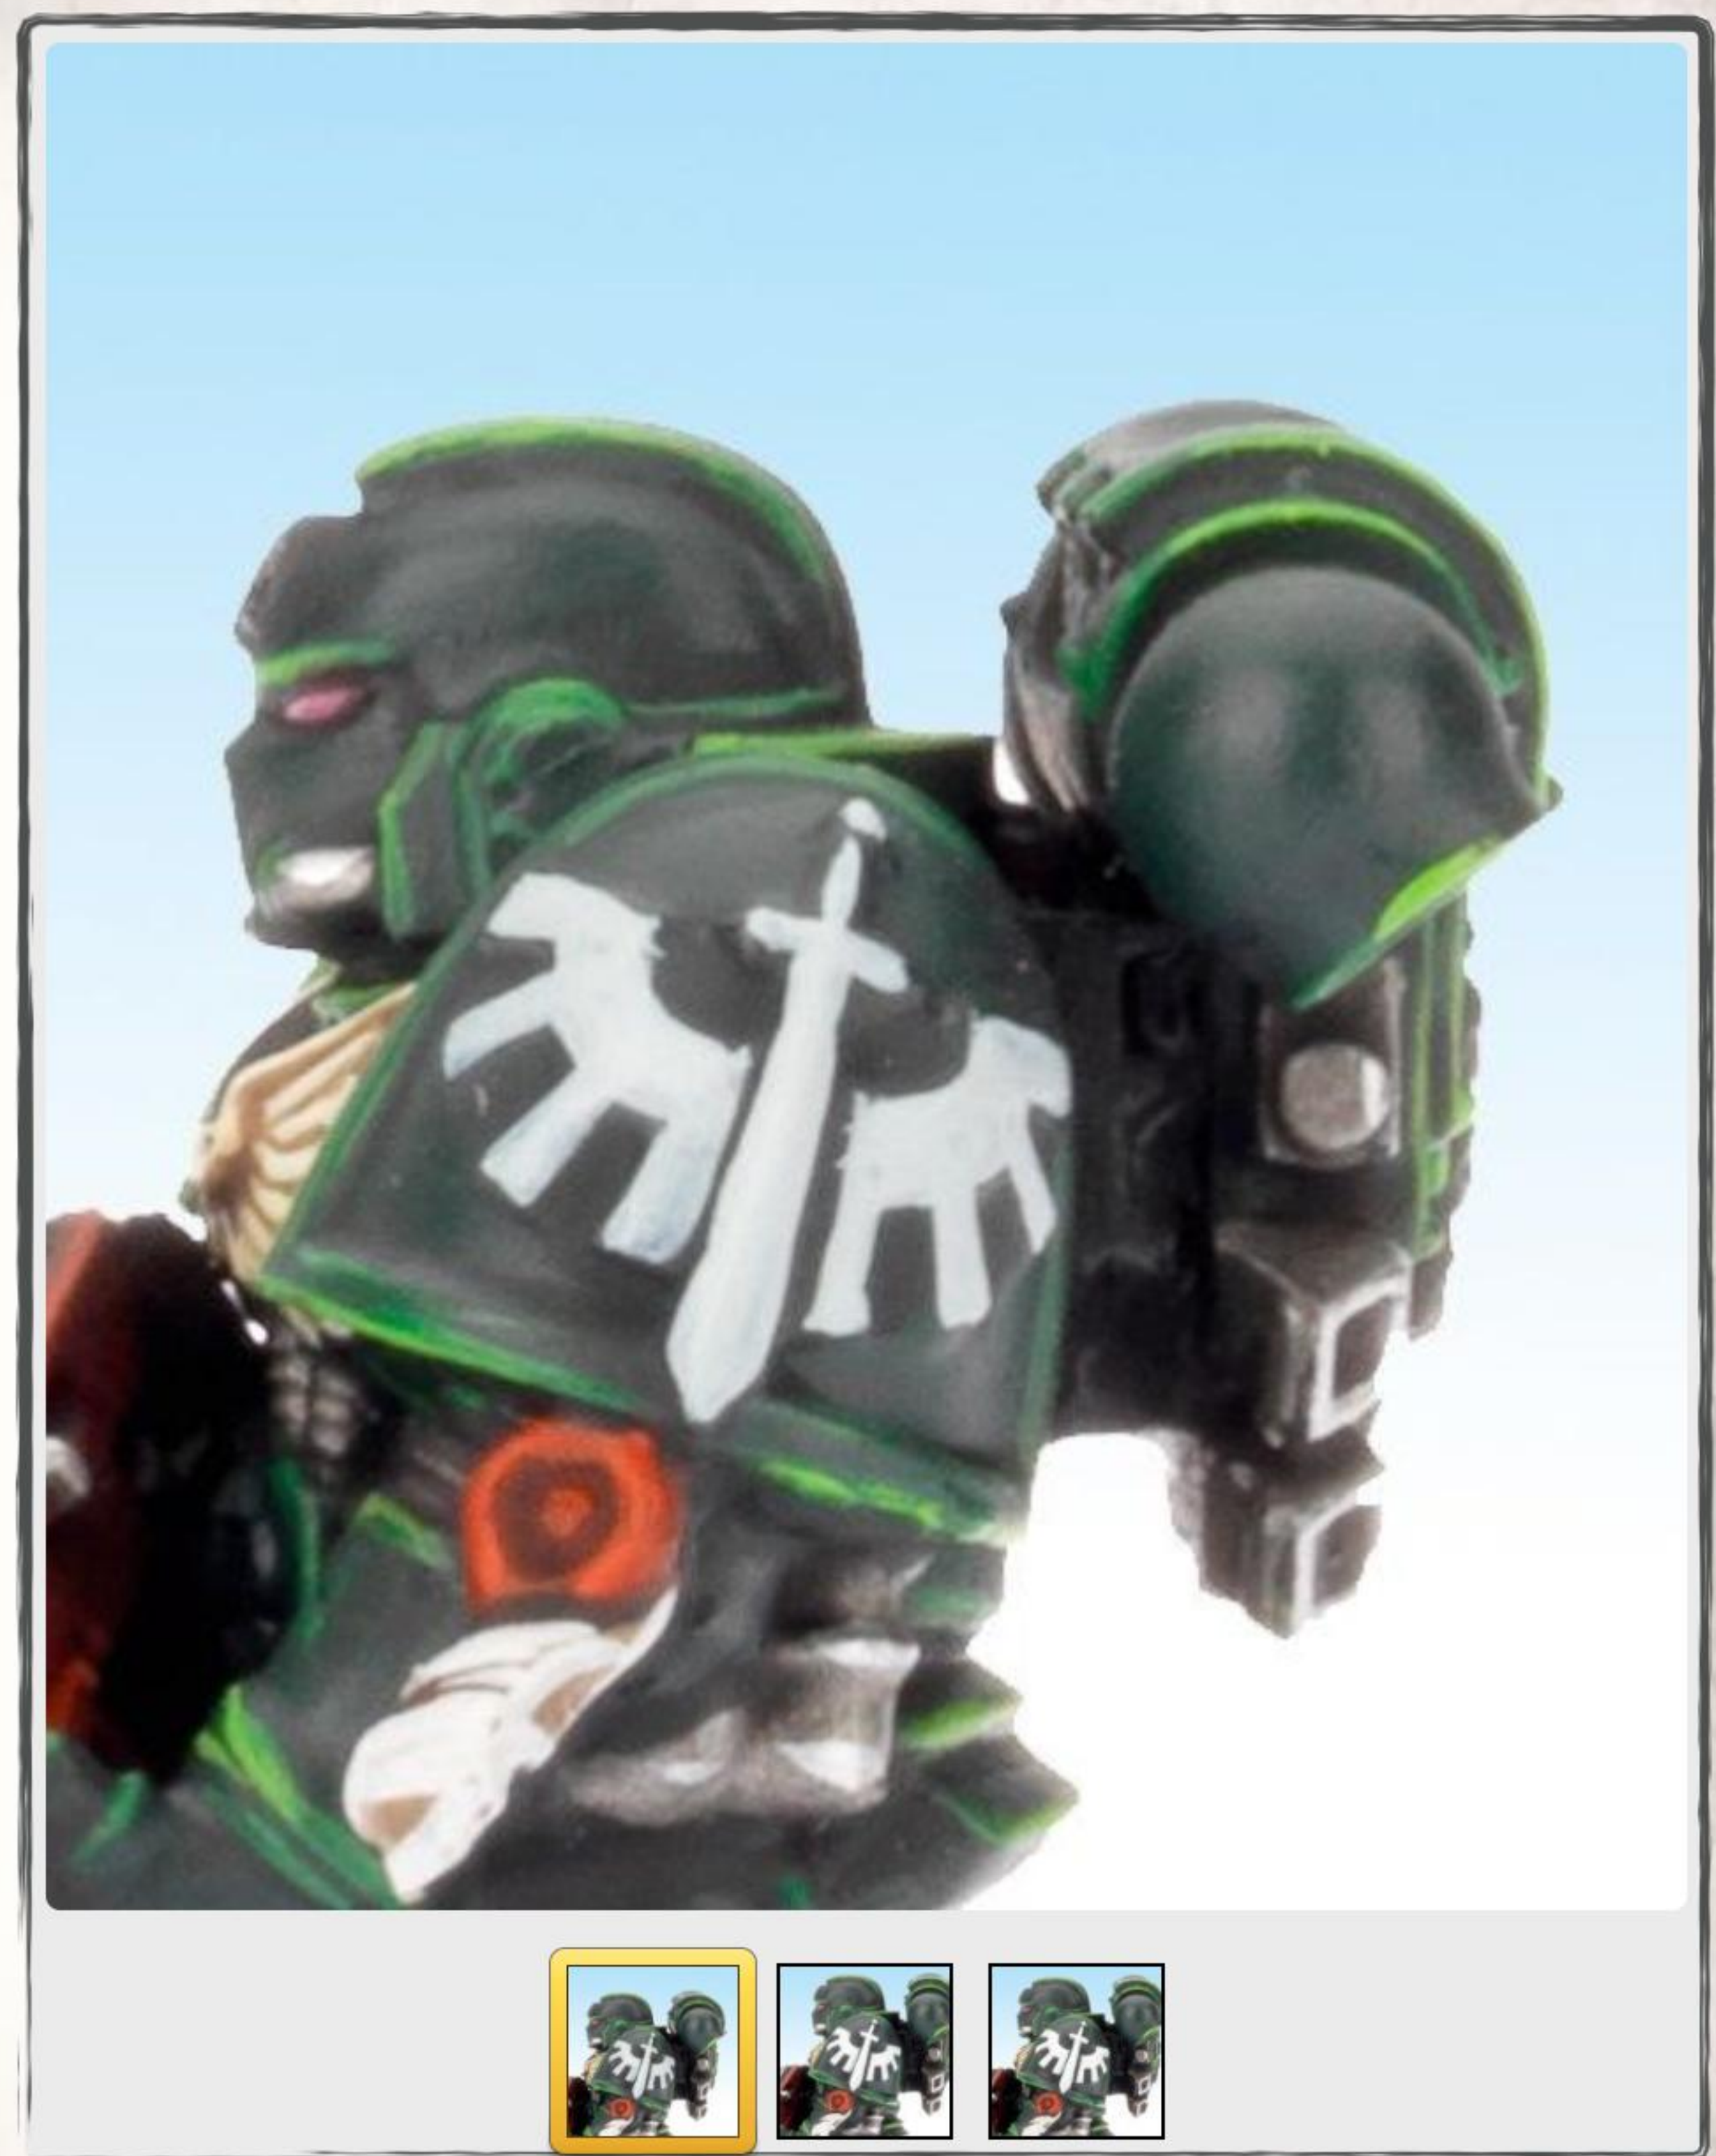

## DARK ANGELS WHITE

**Basecoat**  
Celestra Grey  
Standard Brush

**Layer**  
Ulthuan Grey  
Detail Brush

**Layer**  
White Scar  
Fine Detail Brush