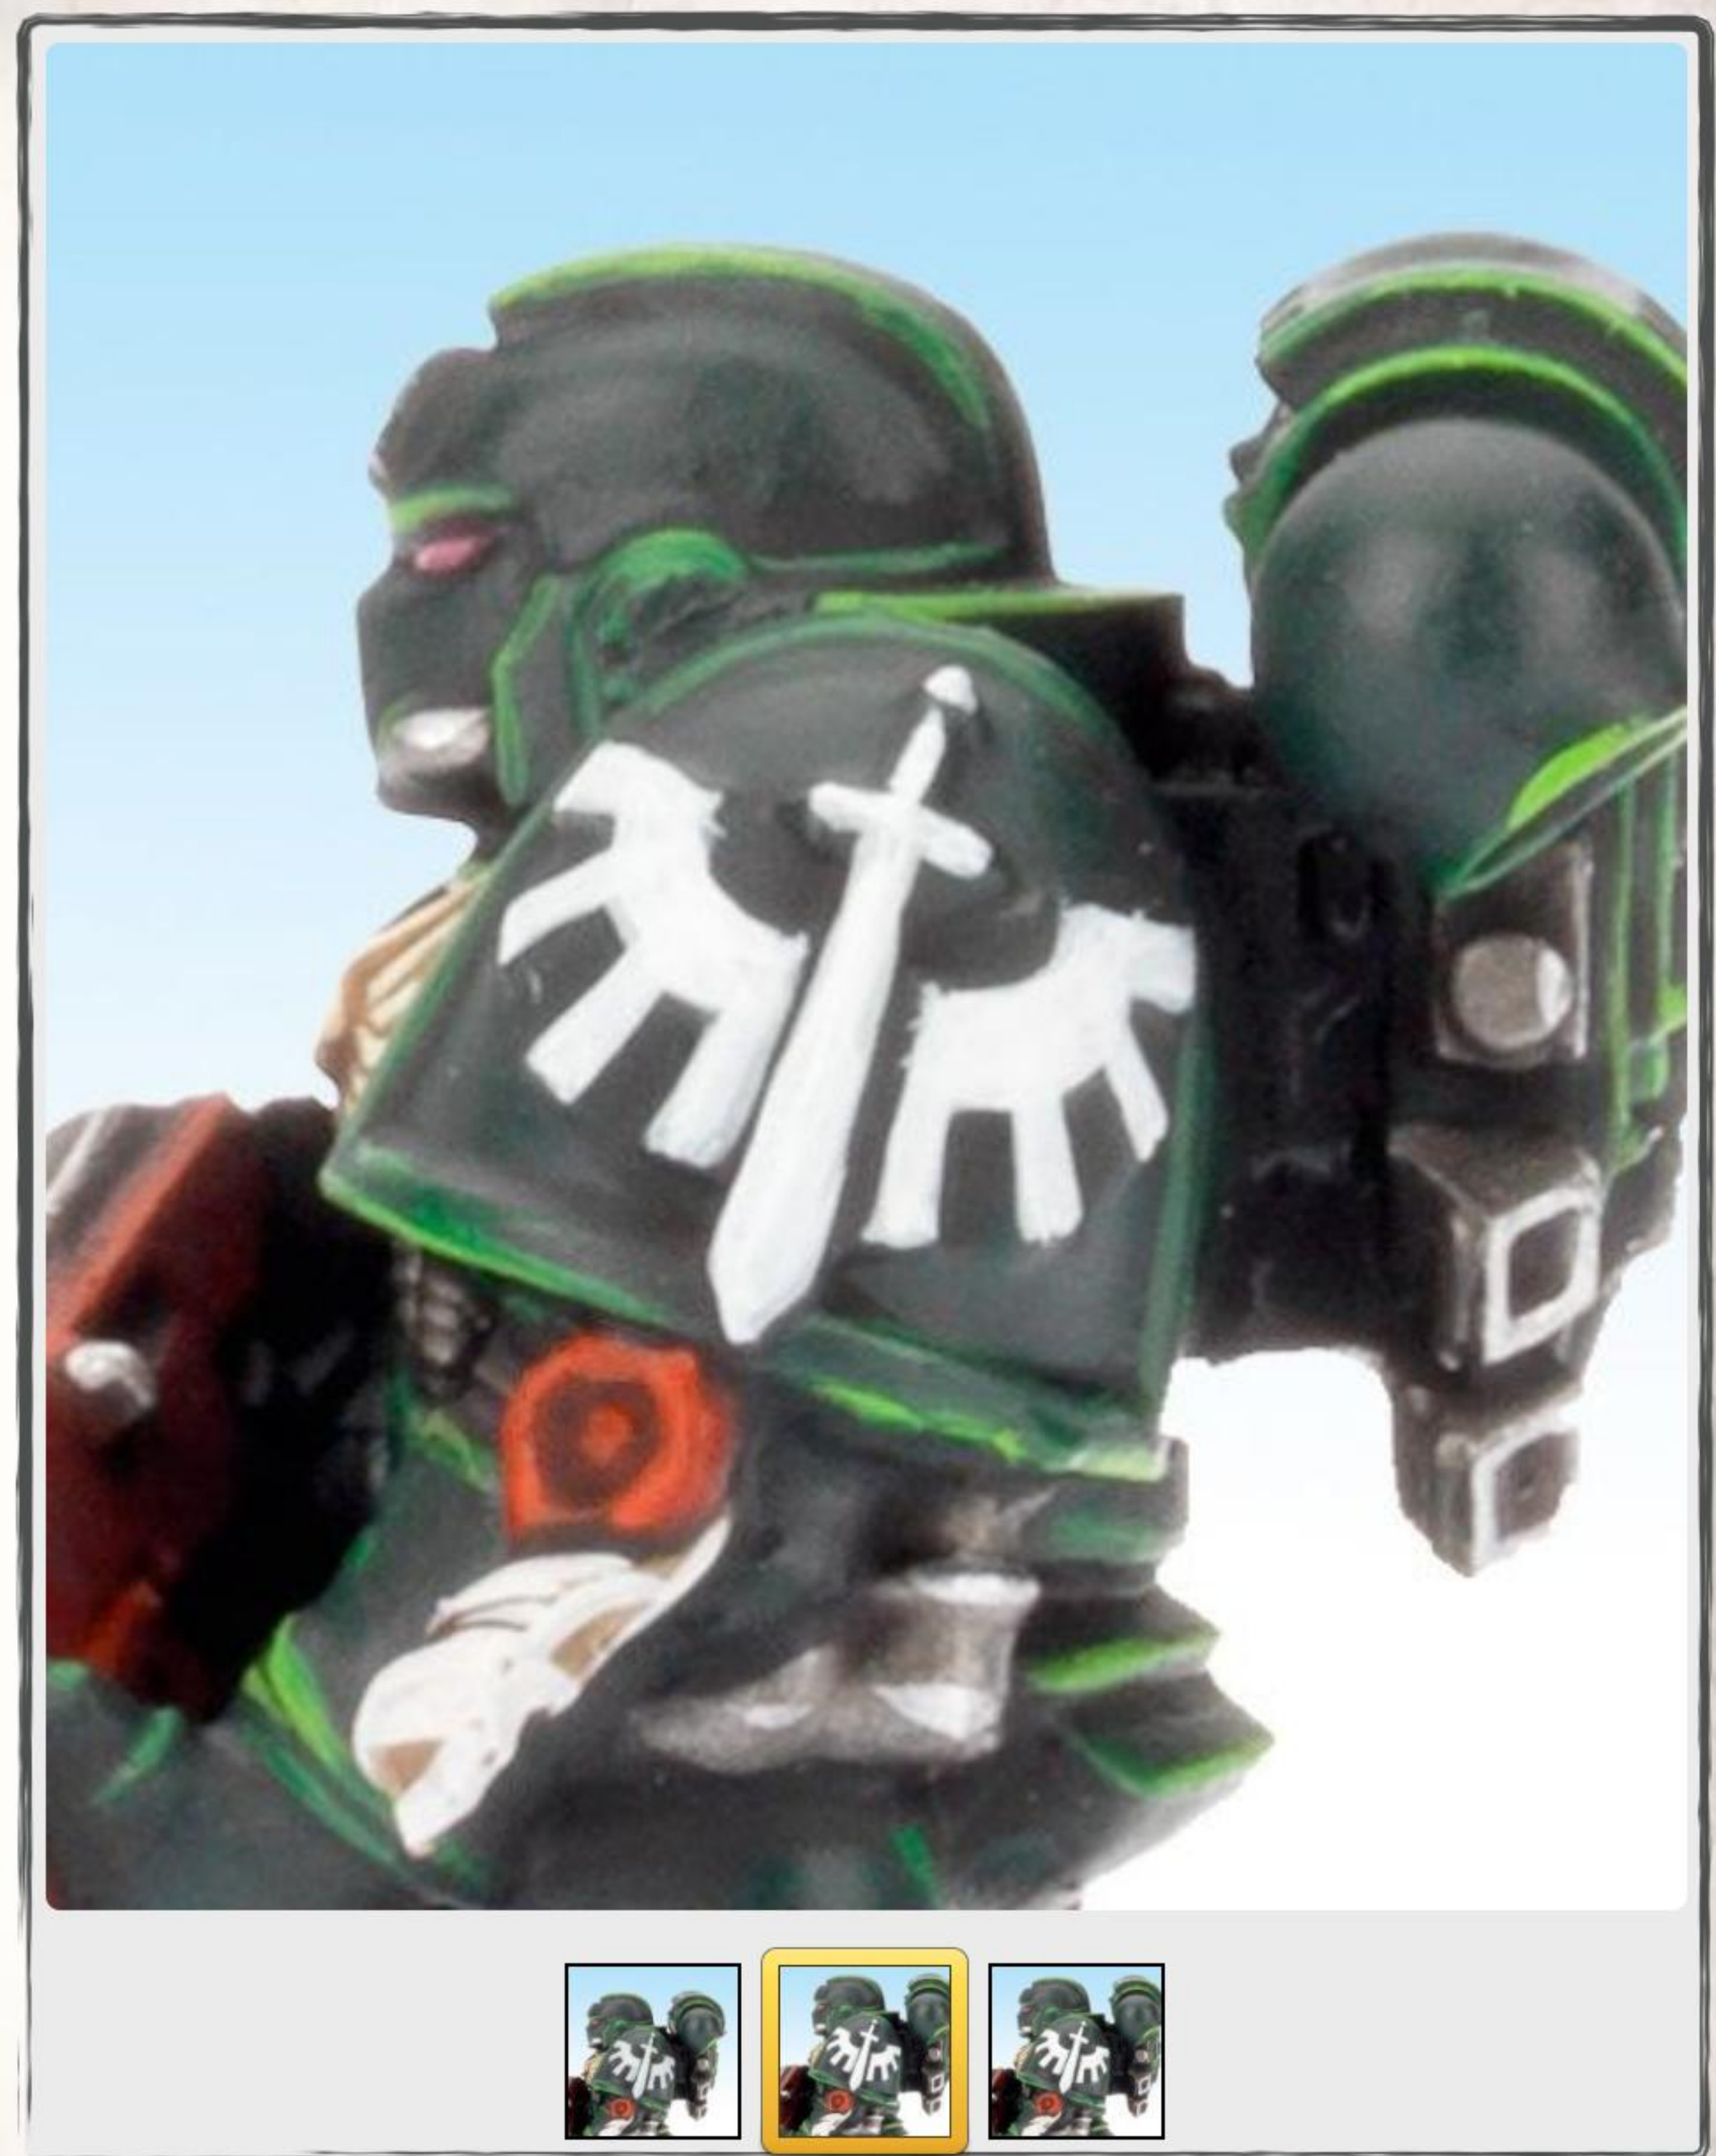

## DARK ANGELS WHITE

**Basecoat**  
Celestra Grey  
Standard Brush

**Layer**  
Ulthuan Grey  
Detail Brush

**Layer**  
White Scar  
Fine Detail Brush