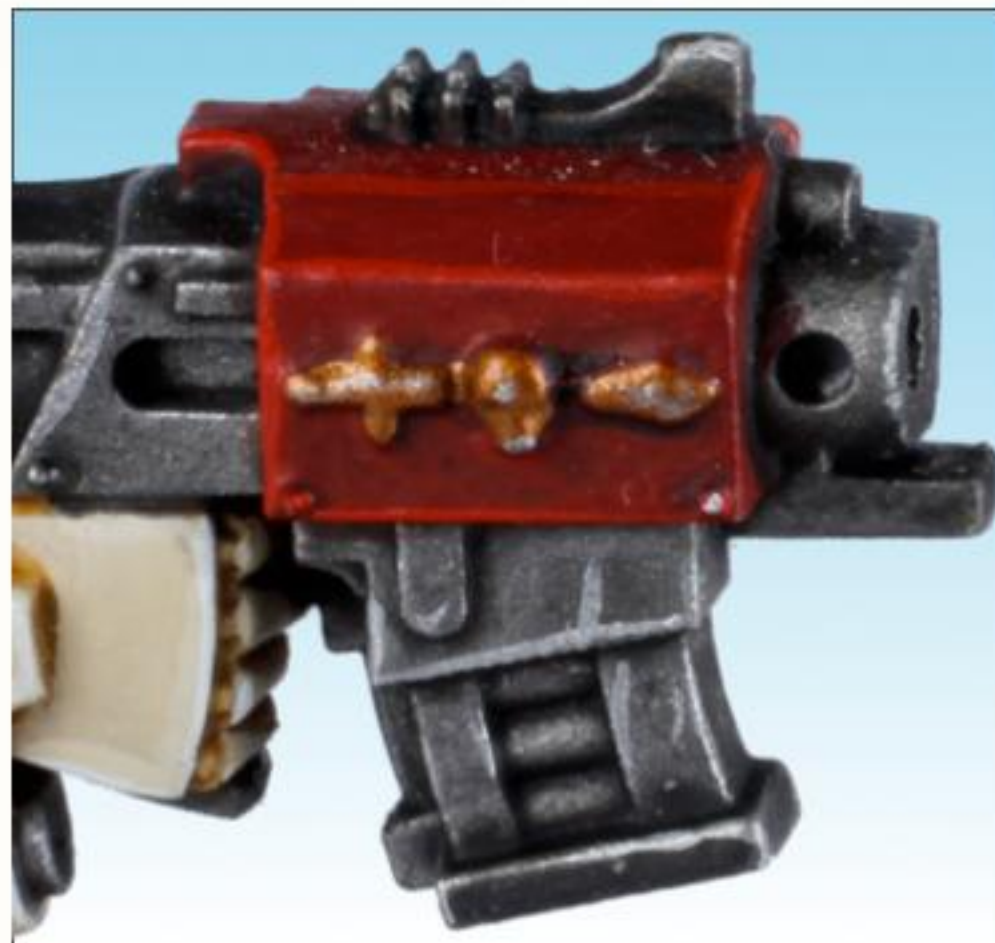

See page 7 for details on painting metal.