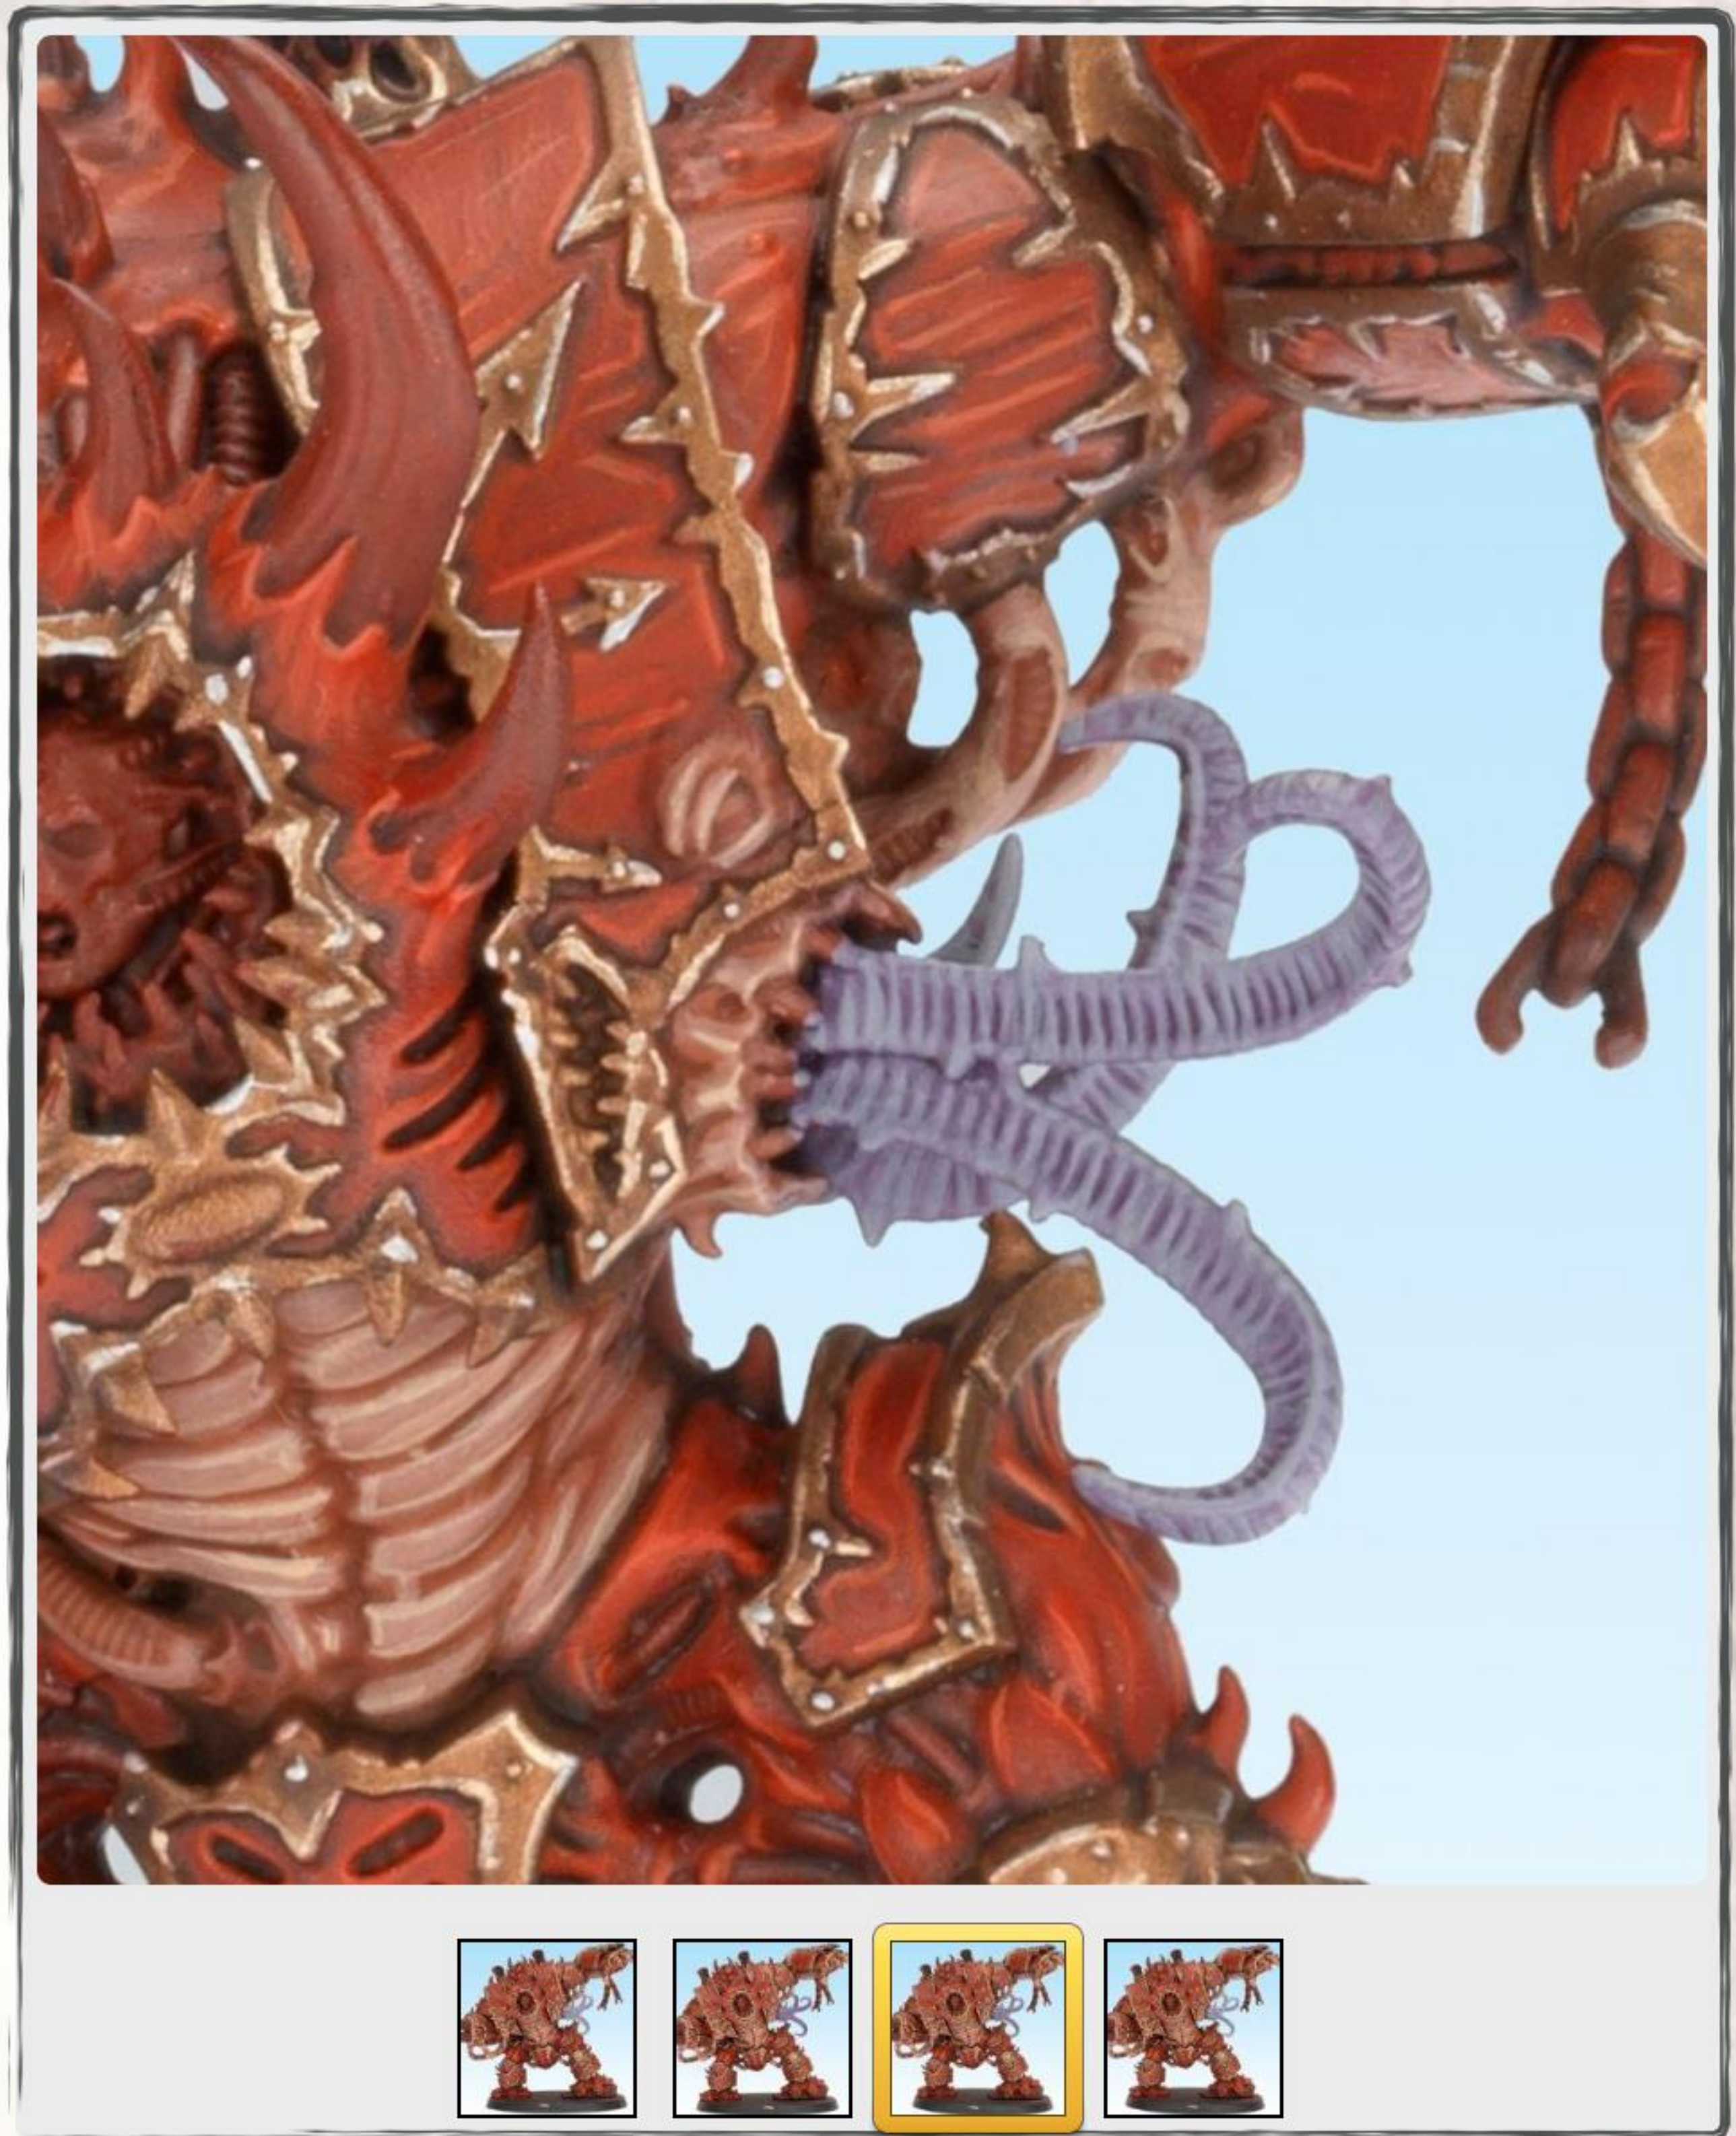

## CRIMSON SLAUGHTER TENTACLES

**Basecoat**  
 Daemonette Hide  
 Standard Brush

**Wash**  
 Druchii Violet  
 Wash Brush

**Layer**  
 Slaanesh Grey  
 Detail Brsuh

**Layer**  
 Pallid Wych Flesh  
 Fine Detail Brush